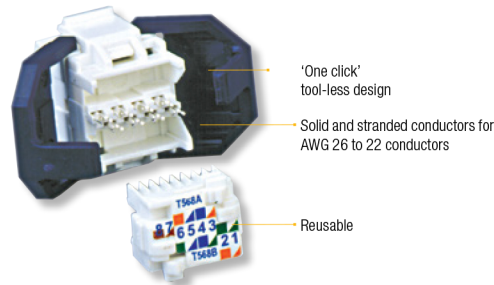

# 3M™ Volition™ RJ45 Jacks & Plugs

With their compact size, integral shutter and tool-less termination, Volition™ RJ45 jacks from 3M ensure a smart, reliable installation. All 8 copper conductors are effortlessly terminated in one simple operation resulting in reliable interconnection in record time. If a wiring mistake is made the jack can be reused several times.

\*Other shielded options available on request

Features	Benefits
Tool-less jack	Easy and quick to install Reliable and consistent connection
Reusable	No need to use a new jack if a wiring mistake is made
Shallow depth, cable entry from top or bottom	More space and flexibility to ensure the cable minimum bend radius is never compromised Allows a wide range of cable routing options
Accepts both solid and stranded conductors	Compatible with wide range of solid conductors from AWG 26 to 22 and stranded conductors
Integral shutter	Increased dust protection, especially during installation or in a dirty environment No additional shuttering required on faceplates Allows direct mounting into floor boxes
Various colors	Easy differentiation

## 3M™ Volition™ 110 Type RJ45 Jacks ; Tool & Plugs

Volition™ 110 type jacks are a cost effective, punch down termination style modular jack with mounting.

Jacks		Tool		Plugs	
Description	Ref.	Description	Ref.	Description	Ref.
Cat. 6 110 type RJ45 Jack, White	VOL-RJ45-UC6-W	110 type Impact Tool	VOL-IM-TOOL	Cat. 6 UTP RJ45 Plug	VOL-RJ45PLG-6L
Cat. 5e 110 type RJ45 Jack, White	VOL-RJ45-UC5-W			Cat. 5e UTP RJ45 Plug	VOL-RJ45PLG-5EL