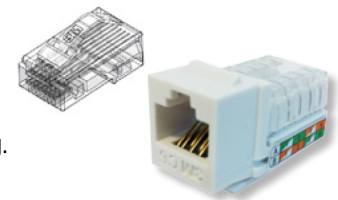

# 3M™ Volition™ RJ45 Jacks & Plugs

With their compact size, integral shutter and tool-less termination, Volition™ RJ45 jacks from 3M ensure a smart, reliable installation. All 8 copper conductors are effortlessly terminated in one simple operation resulting in reliable interconnection in record time. If a wiring mistake is made the jack can be reused several times.

	Cat.6A		Cat.6		Cat. 5e	
	Description	Ref.	Description	Ref.	Description	Ref.
Unshielded			Cat. 6 UTP RJ45 Jack, White	VOL-OCK6-U	Cat. 5e UTP RJ45 Jack, White	VOL-OCK5E-U
			Cat. 6 UTP RJ45 Jack, Black	VOL-OCK6-U-BK	Cat. 5e UTP RJ45 Jack, Black	VOL-OCK5E-U-BK
Shielded			Cat. 6 FTP RJ45 Jack, White	VOL-OCK6-F	Cat. 5e FTP RJ45 Jack, White	VOL-OCK5E-F
	Cat. 6A STP RJ45 HW Jack, White	VOL-OCK6A-SN8			Cat. 5e STP RJ45 Jack, White	VOL-OCK5E-S

\*Other shielded options available on request

Features	Benefits
Tool-less jack	Easy and quick to install Reliable and consistent connection
Reusable	No need to use a new jack if a wiring mistake is made
Shallow depth, cable entry from top or bottom	More space and flexibility to ensure the cable minimum bend radius is never compromised Allows a wide range of cable routing options
Accepts both solid and stranded conductors	Compatible with wide range of solid conductors from AWG 26 to 22 and stranded conductors
Integral shutter	Increased dust protection, especially during installation or in a dirty environment No additional shuttering required on faceplates Allows direct mounting into floor boxes
Various colors	Easy differentiation

## 3M™ Volition™ 110 Type RJ45 Jacks ; Tool & Plugs

Volition™ 110 type jacks are a cost effective, punch down termination style modular jack with mounting.

Jacks		Tool		Plugs	
Description	Ref.	Description	Ref.	Description	Ref.
Cat. 6 110 type RJ45 Jack, White	VOL-RJ45-UC6-W	110 type Impact Tool	VOL-IM-TOOL	Cat. 6 UTP RJ45 Plug	VOL-RJ45PLG-6L
Cat. 5e 110 type RJ45 Jack, White	VOL-RJ45-UC5-W			Cat. 5e UTP RJ45 Plug	VOL-RJ45PLG-5EL