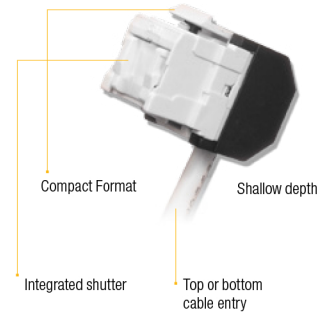

# 3M™ Volition™ RJ45 Jacks & Plugs

With their compact size, integral shutter and tool-less termination, Volition™ RJ45 jacks from 3M ensure a smart, reliable installation. All 8 copper conductors are effortlessly terminated in one simple operation resulting in reliable interconnection in record time. If a wiring mistake is made the jack can be reused several times.

	Cat.6A		Cat.6		Cat. 5e	
	Description	Ref.	Description	Ref.	Description	Ref.
Unshielded			Cat. 6 UTP RJ45 Jack, White	VOL-OCK6-U	Cat. 5e UTP RJ45 Jack, White	VOL-OCK5E-U
			Cat. 6 UTP RJ45 Jack, Black	VOL-OCK6-U-BK	Cat. 5e UTP RJ45 Jack, Black	VOL-OCK5E-U-BK
Shielded			Cat. 6 FTP RJ45 Jack, White	VOL-OCK6-F	Cat. 5e FTP RJ45 Jack, White	VOL-OCK5E-F
	Cat. 6A STP RJ45 HW Jack, White	VOL-OCK6A-SN8			Cat. 5e STP RJ45 Jack, White	VOL-OCK5E-S

\*Other shielded options available on request

Features	Benefits
Tool-less jack	Easy and quick to install Reliable and consistent connection
Reusable	No need to use a new jack if a wiring mistake is made
Shallow depth, cable entry from top or bottom	More space and flexibility to ensure the cable minimum bend radius is never compromised Allows a wide range of cable routing options
Accepts both solid and stranded conductors	Compatible with wide range of solid conductors from AWG 26 to 22 and stranded conductors
Integral shutter	Increased dust protection, especially during installation or in a dirty environment No additional shuttering required on faceplates Allows direct mounting into floor boxes
Various colors	Easy differentiation

## 3M™ Volition™ 110 Type RJ45 Jacks ; Tool & Plugs

Volition™ 110 type jacks are a cost effective, punch down termination style modular jack with mounting.

Jacks		Tool		Plugs	
Description	Ref.	Description	Ref.	Description	Ref.
Cat. 6 110 type RJ45 Jack, White	VOL-RJ45-UC6-W	110 type Impact Tool	VOL-IM-TOOL	Cat. 6 UTP RJ45 Plug	VOL-RJ45PLG-6L
Cat. 5e 110 type RJ45 Jack, White	VOL-RJ45-UC5-W			Cat. 5e UTP RJ45 Plug	VOL-RJ45PLG-5EL